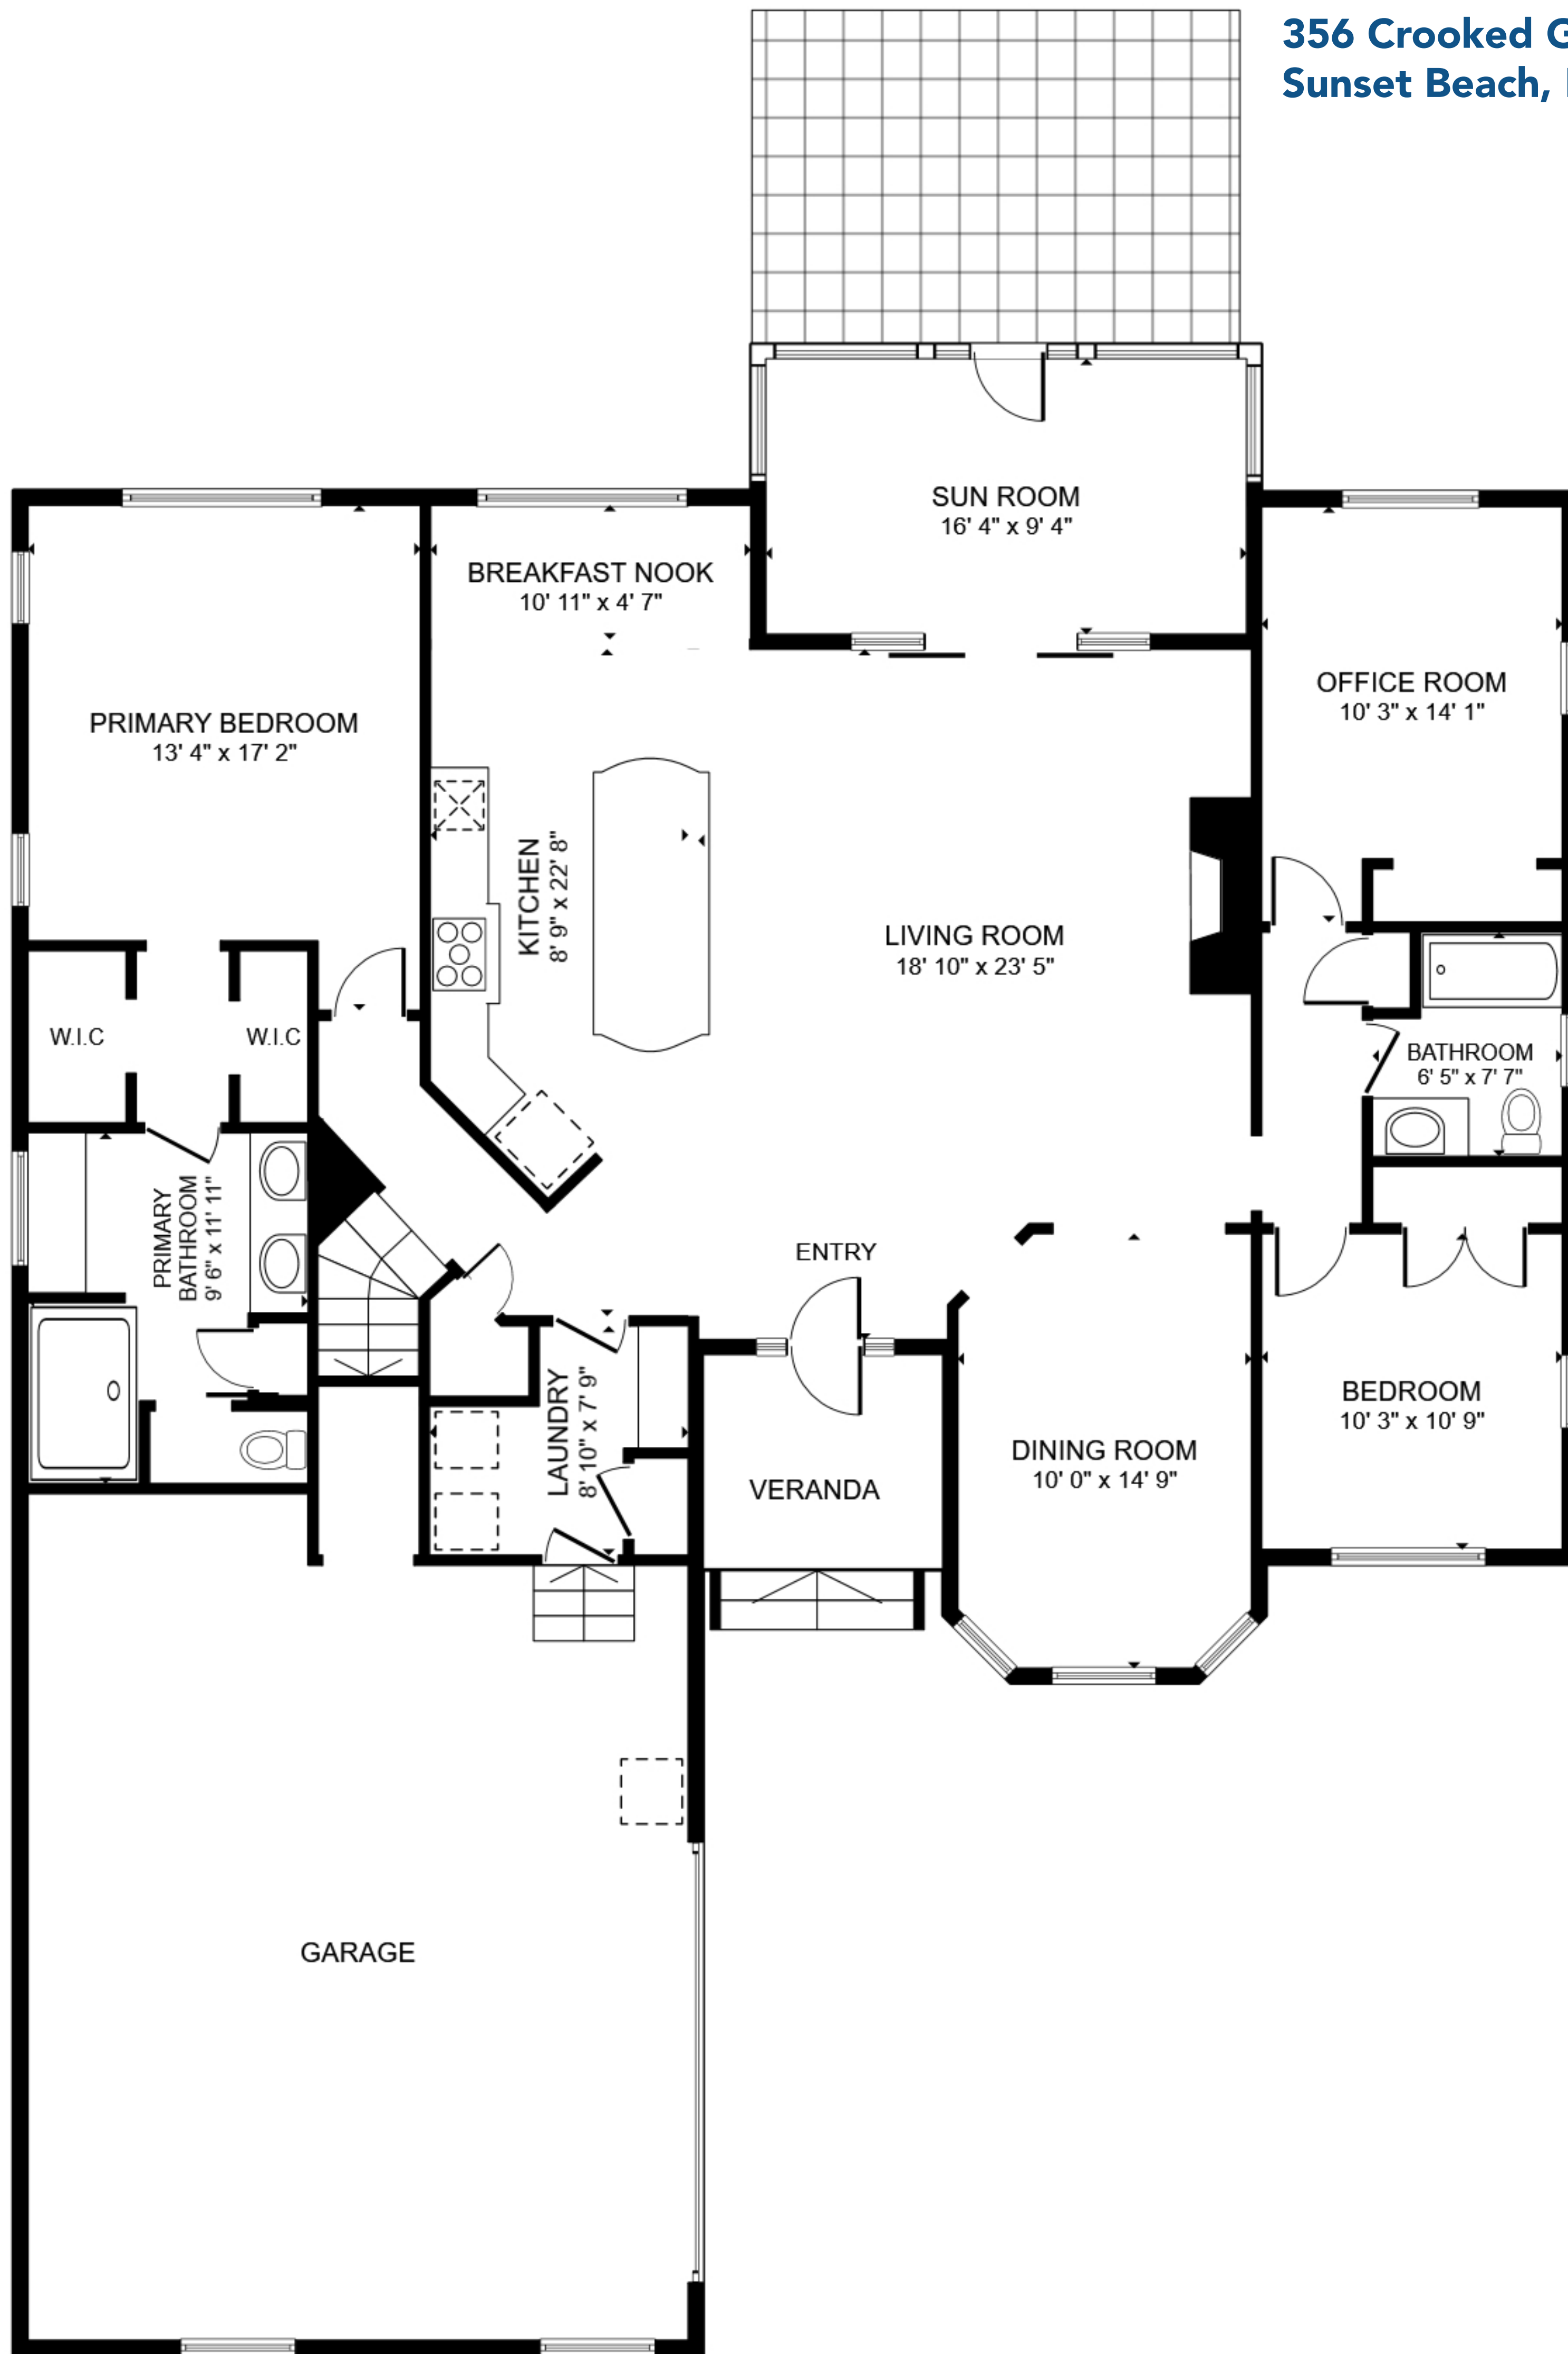

356 Crooked Gulley Circle
Sunset Beach, NC 28468

FLOOR 1

FLOOR 2